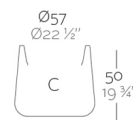

Round Vasija Ø57
Vasija Redonda Ø57

RGBW LED

Ref. 42208L

Unit with internal lighting with RGBW LED technology and remote control unit for switching colors. Available only in matte ice white finish. Remote control included.

RGBW LED DMX

Ref. 42208D

Unit with internal lighting with RGBW LED technology and remote control unit for switching colors. Also controLED by DMX-1024 (wireless), enabling communication between one or more products simultaneously via the DMX transmitter (not included).

RGBW LED BATTERY

Ref. 42208Y

Unit with internal lighting with battery-powered RGBW LED technology. Includes charger and remote control for switching colors and charger. Available only in matte ice white finish.

RGBW LED DMX BATTERY

Ref. 42208DY