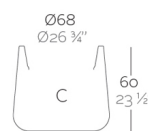

Weight

7.3 Kg

Finishes

SELF-WATERING

Ref. 42209R

Self-watering system included in all planters except those with basic finish

SIMPLE

Ref. 42209

Matt finishes pot one wall

BASIC

Ref. 42209A

Matt Polyethylene

LACQUERED

Ref. 42209RF

Lacquered Polyethylene

Round Vasija Ø68
Vasija Redonda Ø68