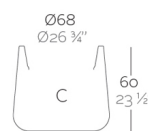

Weight

7.3 Kg

Finishes

SIMPLE

Ref. 42209

Matt finishes pot one wall

BASIC

Ref. 42209A

Matt Polyethylene

SELF-WATERING

Ref. 42209R

Self-watering system included in all planters except those with basic finish

LACQUERED

Ref. 42209F

Lacquered Polyethylene

Round Vasija Ø68
Vasija Redonda Ø68