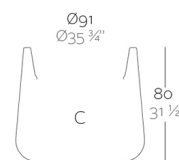

Weight

16.3 Kg

Round Vasija Ø91
Vasija Redonda Ø91

Finishes

SIMPLE

Ref. 42210

Matt finishes pot one wall

BASIC