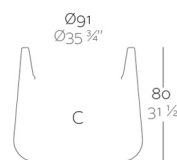

Weight

16.3 Kg

Round Vasija Ø91
Vasija Redonda Ø91

Finishes

SELF-WATERING

Ref. 42210R

Self-watering system included in all planters except those with basic finish

SIMPLE