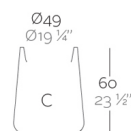

High Round Vasija Ø49
Vasija Redonda Alta Ø49

RGBW LED

Ref. 42214L

Unit with internal lighting with RGBW LED technology and remote control unit for switching colors. Available only in matte ice white finish. Remote control included.

RGBW LED DMX

Ref. 42214D

Unit with internal lighting with RGBW LED technology and remote control unit for switching colors. Also controLED by DMX-1024 (wireless), enabling communication between one or more products simultaneously via the DMX transmitter (not included).

RGBW LED BATTERY

Ref. 42214Y

Unit with internal lighting with battery-powered RGBW LED technology. Includes charger and remote control for switching colors and charger. Available only in matte ice white finish.

RGBW LED DMX BATTERY

Ref. 42214DY