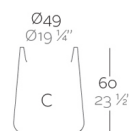

RGBW LED BATTERY

Ref. 42214Y

Unit with internal lighting with battery-powered RGBW LED

High Round Vasija Ø49
Vasija Redonda Alta Ø49