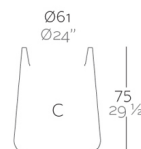

Weight

8.3 Kg

High Round Vasija Ø61
Vasija Redonda Alta Ø61

Finishes

SELF-WATERING

Ref. 42215R

Self-watering system included in all planters except those with basic finish

SIMPLE