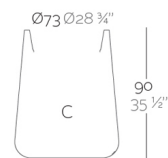

Weight

12 Kg

High Round Vasija Ø74
Vasija Redonda Alta Ø74

Finishes

SELF-WATERING

Ref. 42216R

Self-watering system included in all planters except those with basic finish

BASIC