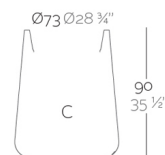

Weight

12 Kg

Finishes

SIMPLE

Ref. 42216

Matt finishes pot one wall

BASIC

Ref. 42216A

Matt Polyethylene

SELF-WATERING

Ref. 42216R

Self-watering system included in all planters except those with basic finish

LACQUERED

Ref. 42216F

Lacquered Polyethylene

High Round Vasija Ø74
Vasija Redonda Alta Ø74