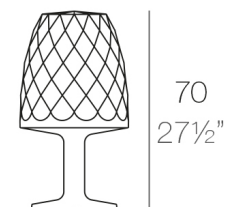

VASES FLOOR LAMP Ø38×70

By JM Ferrero

VASES, is made up of flowerpots, furniture and lighting designed by the Valencian designer JM Ferrero. It's shapes were inspired by diamond cutting, producing pieces of clear-cut shapes and great style, creating a big visual impact.

View online: <https://www.vondom.com/products/47038A>

Features

Description

Made of polyethylene resin by rotational moulding. 100% Recyclable. Item suitable for indoor and outdoor use. Available in different finishes.

Weight

6.01 Kg

VASES Lámpara 70
VASES Lamp 70

Finishes

BASIC

Ref. 47055A

Matt Polyethylene

LIGHT