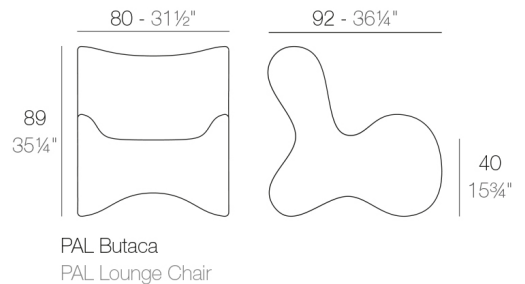

Finishes

BASIC

Ref. 51001

Matt Polyethylene

LACQUERED

Ref. 51001F

Lacquered Polyethylene

LIGHT

Ref. 51001W

White internally lit unit with LED technology. Available only in matte ice white finish.

RGBW LED DMX

Ref. 51001D

Unit with internal lighting with RGBW LED technology and remote control unit for switching colors. Also controlled by DMX-1024 (wireless), enabling communication between one or more products simultaneously via the DMX transmitter (not included).

RGBW LED BATTERY

Ref. 51001Y

Unit with internal lighting with battery-powered RGBW LED technology. Includes charger and remote control for switching colors and charger. Available only in matte ice white finish.

RGBW LED DMX BATTERY

Ref. 51001DY