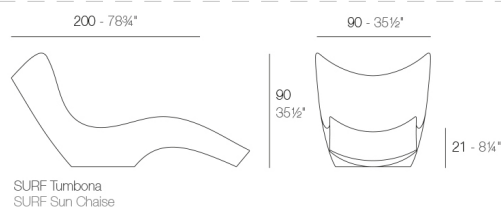

RGBW LED

Ref. 51011L

Unit with internal lighting with RGBW LED technology and remote control unit for switching colors. Available only in matte ice white finish. Remote control included.

RGBW LED DMX

Ref. 51011D

Unit with internal lighting with RGBW LED technology and remote control unit for switching colors. Also controlled by DMX-1024 (wireless), enabling communication between one or more products simultaneously via the DMX transmitter (not included).

RGBW LED BATTERY

Ref. 51011DY

Unit with internal lighting with battery-powered RGBW LED technology. Includes charger and remote control for switching colors and charger. Available only in matte ice white finish.