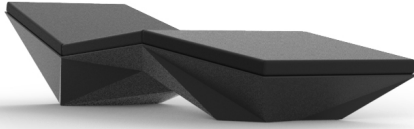

FAZ SUN CHAISE LONGUE

By Ramon Esteve

Ramón Esteve, architect of harmony, serenity, timelessness and universality has created mineral and emphatic shapes that make FAZ a design that contextualizes with homes and installations. An ambience, encircling as a result of the blissful combination of the material and lighting, so that the sole sensation would be its fusion. Their VONDOM spirit is experienced exclusively in the quality of the material that permits an exterior using even in the most exacting environments. The modularity of FAZ permits the consumers to adapt the furniture and flowerpots to their style and needs without losing the harmony of this furniture set. It's upholstery is available in excellent quality nautical canvas or polyester fabric. The result is a product that transmits essence, that contains the complexity and the density of a work finalized to the extreme degree, the purpose of which is to create desirable places to live. ca vivir.

View online: <https://www.vondom.com/products/54008>

Features

Description

Made of polyethylene resin by rotational moulding. 100% Recyclable. Item suitable for indoor and outdoor use. Available in different finishes.

Weight

31 Kg

Includes

CREVIN Upholstery fabric, that as and natural appearance and can be easy cleaned by washing machines, allowing an easy removal of mildew. Suitable for indoor and outdoor use

NAUTIC Soft leather like fabric suitable for indoor and outdoor use. Stantard option for upholstery.

SILVERTEX Vinyl fabric suitable for indoor and outdoor use. Special option for upholstery.