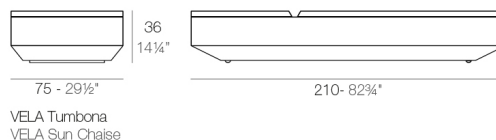

Finishes

BASIC

Ref. 54034

Matt Polyethylene

LACQUERED

Ref. 54034F

Lacquered Polyethylene

LIGHT

Ref. 54034W

White internally lit unit with LED technology. Available only in matte

RGBW LED DMX

Ref. 54034D

Unit with internal lighting with RGBW LED technology and remote control unit for switching colors. Also controlLED by DMX-1024 (wireless), enabling communication between one or more products simultaneously via the DMX transmitter (not included).

RGBW LED BATTERY

Ref. 54034Y

Unit with internal lighting with battery-powered RGBW LED technology. Includes charger and remote control for switching colors and charger. Available only in matte ice white finish.