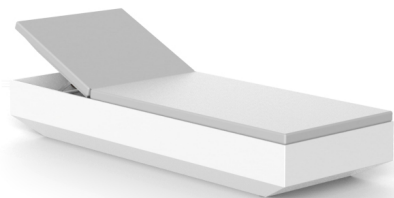

# VELA SUNBED

By Ramon Esteve

This extensive outdoor furniture and plantpot collection aims to offer the comfort and the quality of interior furniture without losing its original qualities. VELA is a modulate system with an elementary prismatic geometry that bases its singularity in the balance of its proportions. The elements can combine among themselves to integrate into any space. Their precise volumes create the illusion of hovering some centimetres off the floor, and when they are illuminated they are transformed into floating architectures.

### Description

Made of polyethylene resin by rotational moulding. 100% Recyclable. Item suitable for indoor and outdoor use. Available in different finishes.