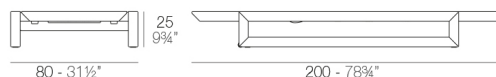

FRAME Tumbona
FRAME Sun Chaise

Finishes

BASIC

Ref. 54097

Matt Polyethylene

LACQUERED

Ref. 54097F

Lacquered Polyethylene

COLOR	BASIC	LACQUERED / LACADO
RED 3117	☐	☐
BEIGE 3105	☐	☐
ORANGE 3115	☐	☐
BLACK 3126	☐	☐
WHITE 3102	☐	☐
ACUALIS NAPA41	☐	☐