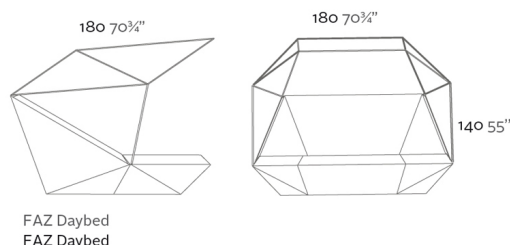

Finishes

BASIC

Ref. 54098

Matt Polyethylene

LACQUERED

Ref. 54098F

Lacquered Polyethylene

LIGHT

Ref. 54098W

White internally lit unit with LED technology. Available only in matte ice white finish.

RGBW LED

Ref. 54098L

Unit with internal lighting with RGBW LED technology and remote control unit for switching colors. Available only in matte ice white finish. Remote control included.

RGBW LED DMX

Ref. 54098D

Unit with internal lighting with RGBW LED technology and remote control unit for switching colors. Also controlled by DMX-1024 (wireless), enabling communication between one or more products simultaneously via the DMX transmitter (not included).