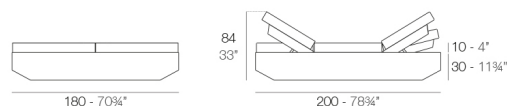

RGBW LED BATTERY

Ref. 54104Y

Unit with internal lighting with battery-powered RGBW LED