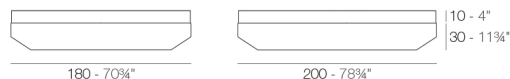

### LIGHT

Ref. 54107W

VELA Daybed basic cuadrado. Giro 360°.  
VELA Daybed basic square. Rotation 360°.