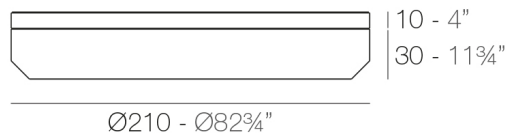

VELA Daybed basic redondo. Giro 360°.
VELA Daybed round basic. Rotation 360°.

Finishes

BASIC

Ref. 54108

Matt Polyethylene

LACQUERED

Ref. 54108F

Lacquered Polyethylene

LIGHT

Ref. 54108W

RGBW LED DMX

Ref. 54108D

Unit with internal lighting with RGBW LED technology and remote control unit for switching colors. Also controlLED by DMX-1024 (wireless), enabling communication between one or more products simultaneously via the DMX transmitter (not included).

RGBW LED BATTERY

Ref. 54108Y

Unit with internal lighting with battery-powered RGBW LED technology. Includes charger and remote control for switching colors and charger. Available only in matte ice white finish.