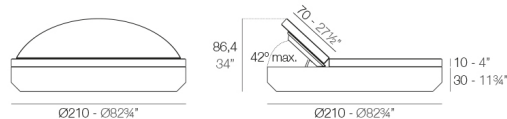

VELA DAYBED Ø210×40 with reclining backrest

By Ramon Esteve

This extensive outdoor furniture and plantpot collection aims to offer the comfort and the quality of interior furniture without losing its original qualities. VELA is a modulate system with an elementary prismatic geometry that bases its singularity in the balance of its proportions. The elements can combine among themselves to integrate into any space. Their precise volumes create the illusion of hovering some centimetres off the floor, and when they are illuminated they are transformed into floating architectures.

View online: <https://www.vondom.com/products/54122>

Features

Description

Made of polyethylene resin by rotational moulding. 100% Recyclable. Item suitable for indoor and outdoor use. Available in different finishes.

Weight

74.32 Kg

Includes

BASEGIRATORIA360 Swivels 360°

CREVIN Upholstery fabric, that as and natural appearance and can be easy cleaned by washing machines, allowing an easy removal of mildew. Suitable for indoor and outdoor use

NAUTIC Soft leather like fabric suitable for indoor and outdoor use. Stantard option for upholstery.

SILVERTEX Vinyl fabric suitable for indoor and outdoor use. Special option for upholstery.

Finishes

BASIC

Ref. 54122

Matt Polyethylene

LACQUERED

Ref. 54122F

Lacquered Polyethylene

LIGHT

Ref. 54122W

RGBW LED DMX

Ref. 54122D

Unit with internal lighting with RGBW LED technology and remote control unit for switching colors. Also controlLED by DMX-1024 (wireless), enabling communication between one or more products simultaneously via the DMX transmitter (not included).

RGBW LED BATTERY

Ref. 54122Y