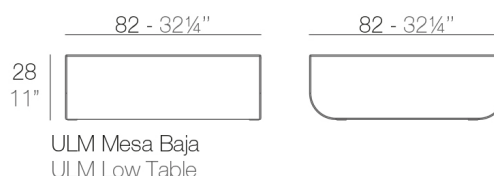

Weight

13.6 Kg

Finishes

BASIC

Ref. 54132

Matt Polyethylene

LACQUERED

Ref. 54132F