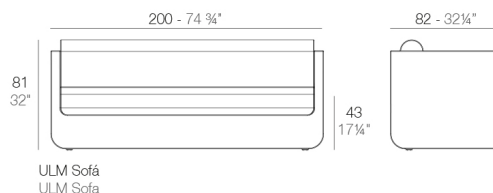

Finishes

BASIC

Ref. 54135

Matt Polyethylene

LACQUERED

Ref. 54135F

Lacquered Polyethylene

LIGHT

Ref. 54135W

RGBW LED DMX

Ref. 54135D

Unit with internal lighting with RGBW LED technology and remote control unit for switching colors. Also controlLED by DMX-1024 (wireless), enabling communication between one or more products simultaneously via the DMX transmitter (not included).

RGBW LED BATTERY

Ref. 54135Y

Unit with internal lighting with battery-powered RGBW LED technology. Includes charger and remote control for switching colors and charger. Available only in matte ice white finish.