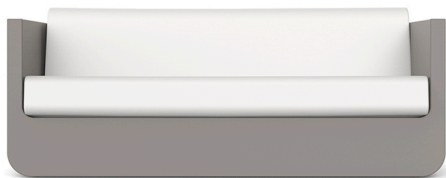

ULM SOFA

By Ramon Esteve

A collection fashioned as the new norm with an inherit universal and logical appeal. A functional seating collection that strikes a perfect balance between design, technology, and ergonomics based on basic cube, prism, and spherical shapes.

The Ulm collection seeks unity within its design and that of other products, combining amongst diverse elements that form a complete ensemble. The sofa, like the chairs, daybed, coffee table, and ottoman embody rigid and resilient structures for rest and support that provide total comfort. Much like the name Ulm, its soft forms are a tribute to the formal approach of the Ulm School. The ability to illuminate each piece can envelope any space in color, providing innovative technology that makes it unique.

View online: <https://www.vondom.com/products/54135>

Features

Description

Made of polyethylene resin by rotational moulding. 100% Recyclable. Item suitable for indoor and outdoor use. Available in different finishes.

Weight

35 Kg

Includes

CREVIN Upholstery fabric, that as and natural appearance and can be easy cleaned by washing machines, allowing an easy removal of mildew. Suitable for indoor and outdoor use

GLAD Soft and cozy fabric suitable for indoor and outdoor use.

NAUTIC Soft leather like fabric suitable for indoor and outdoor use. Stantard option for upholstery.

SILVERTEX Vinyl fabric suitable for indoor and outdoor use. Special option for upholstery.