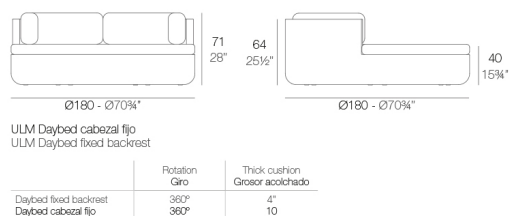

ULM DAYBED FIXED BACKREST

By Ramon Esteve

A collection fashioned as the new norm with an inherit universal and logical appeal. A functional seating collection that strikes a perfect balance between design, technology, and ergonomics based on basic cube, prism, and spherical shapes.

The Ulm collection seeks unity within its design and that of other products, combining amongst diverse elements that form a complete ensemble. The sofa, like the chairs, daybed, coffee table, and ottoman embody rigid and resilient structures for rest and support that provide total comfort. Much like the name Ulm, its soft forms are a tribute to the formal approach of the Ulm School. The ability to illuminate each piece can envelope any space in color, providing innovative technology that makes it unique.

View online: <https://www.vondom.com/products/54182>

Features

Description

Made of polyethylene resin by rotational moulding. 100% Recyclable. Item suitable for indoor and outdoor use. Available in different finishes.

Weight

61 Kg

Includes

BASEGIRATORIA360 Swivels 360°

CREVIN Upholstery fabric, that as and natural appearance and can be easy cleaned by washing machines, allowing an easy removal of mildew. Suitable for indoor and outdoor use

NAUTIC Soft leather like fabric suitable for indoor and outdoor use. Stantard option for upholstery.

SILVERTEX Vinyl fabric suitable for indoor and outdoor use. Special option for upholstery.

Finishes

BASIC

Ref. 54182

Matt Polyethylene

LACQUERED

Ref. 54182F

Lacquered Polyethylene

LIGHT

Ref. 54182W

RGBW LED DMX

Ref. 54182D