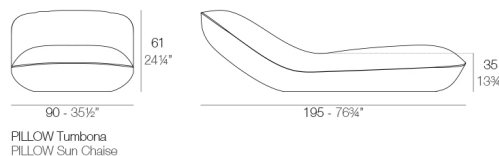

Weight

33.38 Kg

Finishes

BASIC

Ref. 55013

Matt Polyethylene

LACQUERED

Ref. 55013F