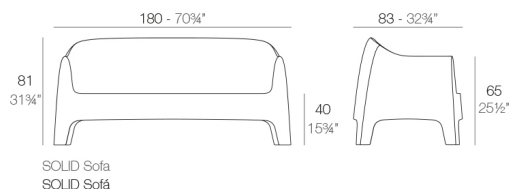

Finishes

BASIC PP

Ref. 55022

Available in various colors

COLOR	BASIC INJECTION PP
BRONZE 3120	☐
RED 3117	☐
ECRU 3111	☐
BLACK 3126	☐
WHITE 3102	☐
ACUALIS NAPA41	☐
WHITE	☐
BLACK	☐
BRONZE	☐