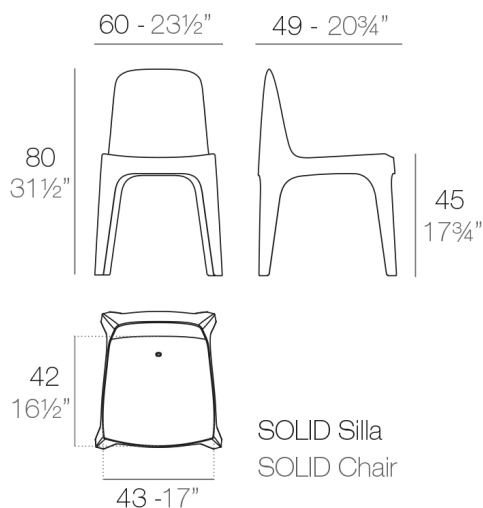

Finishes

BASIC PP

Ref. 55024

Available in this colors

COLOR	BASIC INJECTION PP
AUSTER ZAN-3111	☐
BLACK ZAN-3126	☐
PURE WHITE ZAN-3102	☐
ACUALIS NAPA41	☐
MOCCA ZAN-3120	☐
CHERRY ZAN-3117	☐
WHITE	☐
BLACK	☒
BRONZE	☒