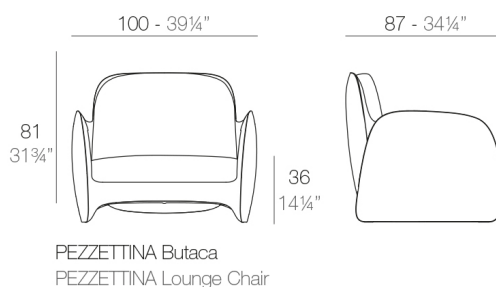

Finishes

BASIC

Ref. 56010

Matt Polyethylene

LACQUERED

Ref. 56010F

Lacquered Polyethylene

LIGHT

Ref. 56010W

White internally lit unit with LED technology. Available only in matte

RGBW LED DMX

Ref. 56010D

Unit with internal lighting with RGBW LED technology and remote control unit for switching colors. Also controlled by DMX-1024 (wireless), enabling communication between one or more products simultaneously via the DMX transmitter (not included).

RGBW LED BATTERY

Ref. 56010Y

Unit with internal lighting with battery-powered RGBW LED technology. Includes charger and remote control for switching colors and charger. Available only in matte ice white finish.