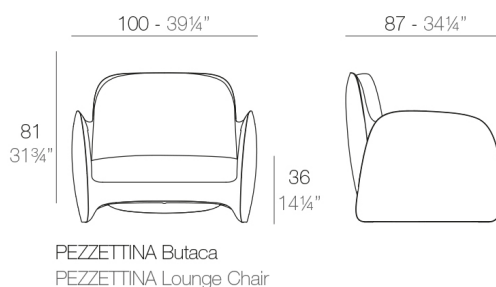

PEZZETTINA LOUNGE CHAIR

By Archirivolto Design

Pezzettina is a collection inspired by nature, a thought and a unique inspiration that materialize in an original product with fluid and expressive forms. Archirivolto Design has chosen for this new collection a creative concept away from the usual geometry, rethinking and reinventing the ancient relationship with mother nature in order to build a renewed balance in our homes between nature and technology. A 100% organic design with elegant shapes through a 100% recyclable product.

View online: <https://www.vondom.com/products/56010>

Features

Description

Made of polyethylene resin by rotational moulding. 100% Recyclable. Item suitable for indoor and outdoor use. Available in different finishes.

Weight

22 Kg

Includes

CREVIN Upholstery fabric, that as and natural appearance and can be easy cleaned by washing machines, allowing an easy removal of mildew. Suitable for indoor and outdoor use

NAUTIC Soft leather like fabric suitable for indoor and outdoor use. Standard option for upholstery.

SILVERTEX Vinyl fabric suitable for indoor and outdoor use. Special option for upholstery.

Finishes

BASIC

Ref. 56010

Matt Polyethylene

LACQUERED

Ref. 56010F

Lacquered Polyethylene

LIGHT

Ref. 56010W

White internally lit unit with LED technology. Available only in matte

RGBW LED DMX

Ref. 56010D

Unit with internal lighting with RGBW LED technology and remote control unit for switching colors. Also controlled by DMX-1024 (wireless), enabling communication between one or more products simultaneously via the DMX transmitter (not included).

RGBW LED BATTERY

Ref. 56010Y