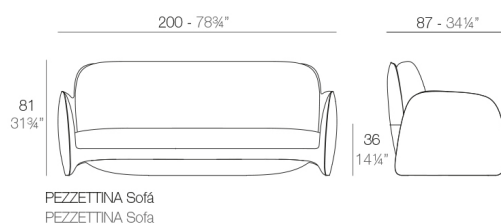

PEZZETTINA SOFA

By Archirivolto Design

Pezzettina is a collection inspired by nature, a thought and a unique inspiration that materialize in an original product with fluid and expressive forms. Archirivolto Design has chosen for this new collection a creative concept away from the usual geometry, rethinking and reinventing the ancient relationship with mother nature in order to build a renewed balance in our homes between nature and technology. A 100% organic design with elegant shapes through a 100% recyclable product.

View online: <https://www.vondom.com/products/56011>

Features

Description

Made of polyethylene resin by rotational moulding. 100% Recyclable. Item suitable for indoor and outdoor use. Available in different finishes.

Weight

48.5 Kg

Includes

CREVIN Upholstery fabric, that as and natural appearance and can be easy cleaned by washing machines, allowing an easy removal of mildew. Suitable for indoor and outdoor use

NAUTIC Soft leather like fabric suitable for indoor and outdoor use. Standard option for upholstery.

SILVERTEX Vinyl fabric suitable for indoor and outdoor use. Special option for upholstery.

Finishes

BASIC

Ref. 56011

Matt Polyethylene

LACQUERED

Ref. 56011F

Lacquered Polyethylene

LIGHT

Ref. 56011W

RGBW LED DMX

Ref. 56011D

Unit with internal lighting with RGBW LED technology and remote control unit for switching colors. Also controlled by DMX-1024 (wireless), enabling communication between one or more products simultaneously via the DMX transmitter (not included).

RGBW LED BATTERY

Ref. 56011Y

Unit with internal lighting with battery-powered RGBW LED technology. Includes charger and remote control for switching colors and charger. Available only in matte ice white finish.