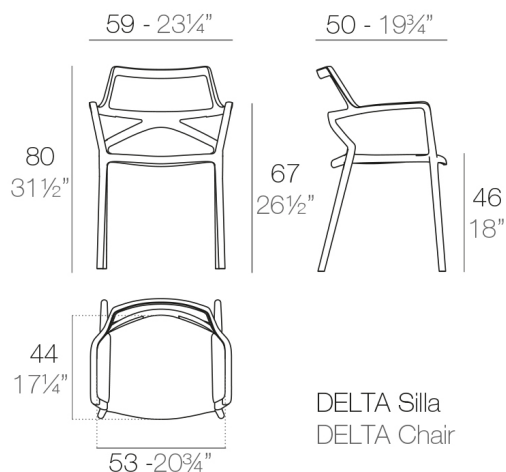

DELTA CHAIR with arms

By Jorge Pensi

Delta collection is made to fit in with exterior or interior contemporary spaces. The injected aluminum base and extracted aluminum column make it ideal for use in the open air, due to the weather-resistant properties of these materials. The folding top and the design of the base enables the tables to be lined up one against the other to save space when they are not in use. The goal of the DELTA chair was to create a timeless product that constantly seeks to strike a balance between realism and surrealism—matter and antimatter, abstraction and emotion. The goal was to maximize emotions while minimizing resources, questioning the common logic of something new.

View online: <https://www.vondom.com/products/66026>

Features

Description

Made of injected polypropylene with fiber glass. Stackable. Available in several colors. Item suitable for indoor and outdoor use.

Weight

4 Kg

Includes

ACOLCHADO NAUTIC Indoor/outdoor Vinyl fabric By default

Finishes

METALIC COLOR

Ref. 66026F

Available in gold and silver