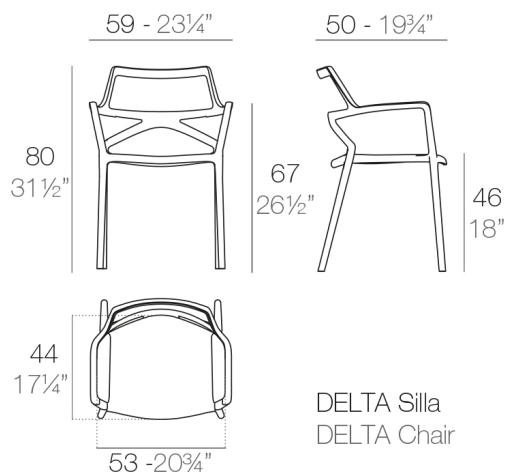

Finishes

METALIC COLOR

Ref. 66026F

Available in gold and silver

BASIC PP

Ref. 66026

Available in this colors

COLOR	METALIC COLOR INJECCION PP	BASIC INJECCION PP
BLUE		
MOSTAZA		
WHITE		
BLACK		
BRONZE		
RED		
ECRU		
GOLD		
SILVER