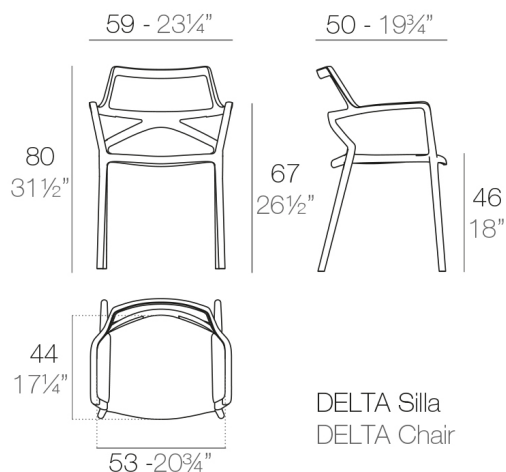

Finishes

BASIC PP

Ref. 66026

Available in this colors

METALIC COLOR

Ref. 66026F

Available in gold and silver

COLOR	BASIC INJECCION PP	METALIC COLOR INJECCION PP
MOSTAZA		
BLUE		
WHITE		
BLACK		
BRONZE		
RED		
ECRU		
GOLD		
SILVER