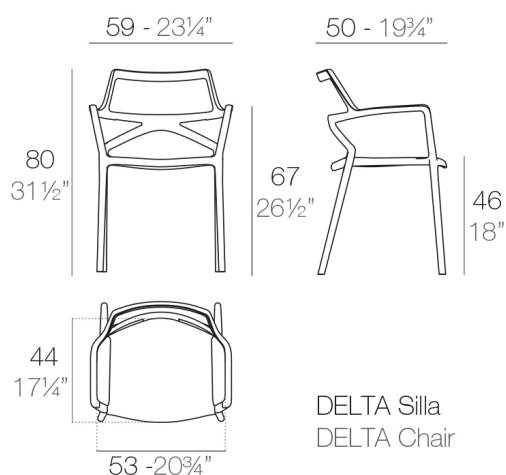

Finishes

BASIC PP

Ref. 66026

Available in this colors

METALIC COLOR

Ref. 66026F

Available in gold and silver

COLOR	BASIC INJECCION PP	METALIC COLOR INJECCION PP
MOSTAZA		
BLUE		
WHITE		
BLACK		
BRONZE		
RED		
ECRU		
GOLD		
SILVER