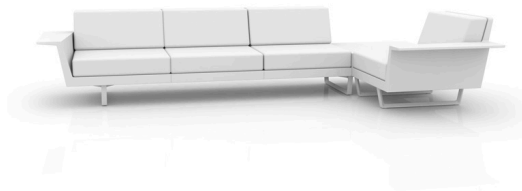

DELTA CORNER SOFA LEFT 4 SEAT

By Jorge Pensi

Delta collection is made to fit in with exterior or interior contemporary spaces. The injected aluminum base and extracted aluminum column make it ideal for use in the open air, due to the weather-resistant properties of these materials. The folding top and the design of the base enables the tables to be lined up one against the other to save space when they are not in use. The goal of the DELTA chair was to create a timeless product that constantly seeks to strike a balance between realism and surrealism—matter and antimatter, abstraction and emotion. The goal was to maximize emotions while minimizing resources, questioning the common logic of something new.

View online: <https://www.vondom.com/products/76020>

Features

Description

Modular sofa made of polyethylene resin by rotational moulding with tubular structure made of aluminium and legs made of cast aluminium. 100% Recyclable. Item suitable for indoor and outdoor use. Available in different finishes.

Weight

114.6 Kg

Includes

CREVIN Upholstery fabric, that as and natural appearance and can be easy cleaned by washing machines, allowing an easy removal of mildew. Suitable for indoor and outdoor use

GLAD Soft and cozy fabric suitable for indoor and outdoor use.

NAUTIC Soft leather like fabric suitable for indoor and outdoor use. Stantard option for upholstery.

SILVERTEX Vinyl fabric suitable for indoor and outdoor use. Special option for upholstery.

DELTA Sofá 4 plazas - Izquierdo
DELTA Sofa 4 seats - Left