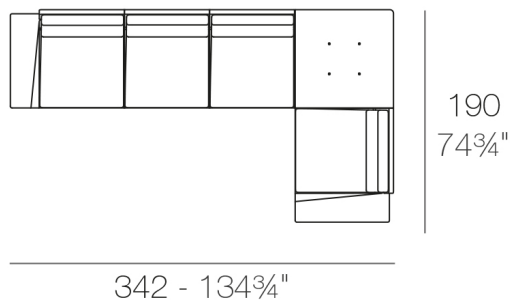

DELTA Sofá 4 plazas - Izquierdo
DELTA Sofa 4 seats - Left

Finishes

BASIC

Ref. 76020

Matt Polyethylene

LACQUERED

Ref. 76020F

Lacquered Polyethylene

COLOR

ICE
WHITE
BLACK

BASIC

LACQUERED / LACADO