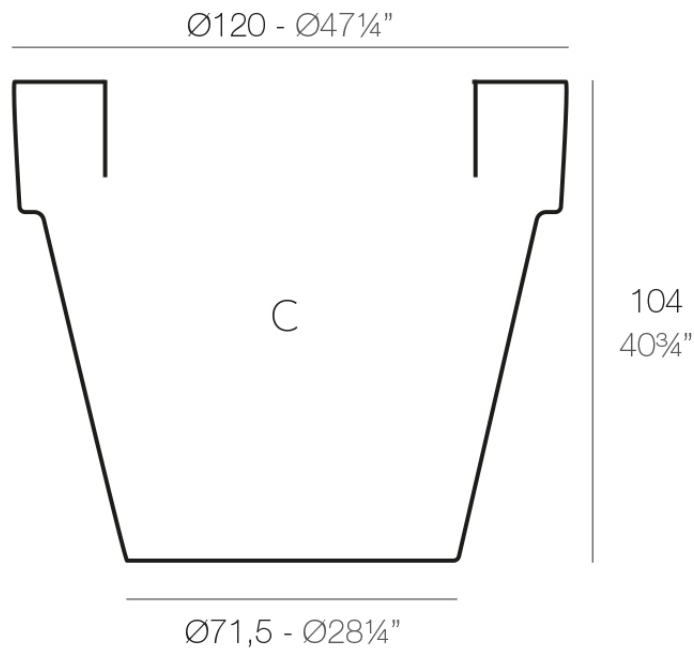

### Description

Pot made of polyethylene resin by rotational moulding. 100% Recyclable. Item suitable for indoor and outdoor use. Available in different finishes.

Weight: 22 Kg

MACETA  $\text{Ø}120$   
MACETA  $\text{Ø}47\frac{1}{4}"$