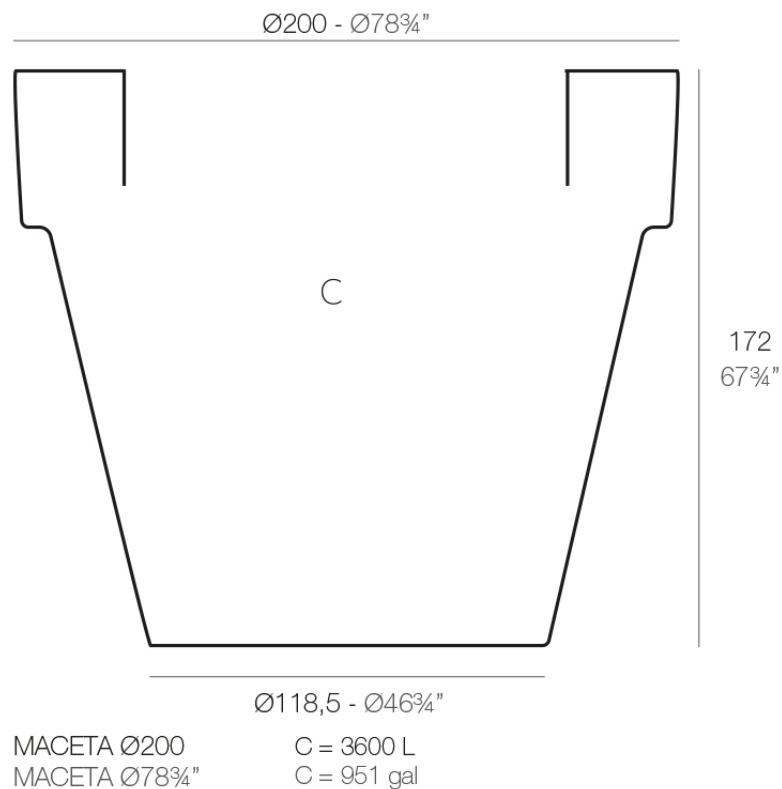

Info

Description

Pot made of polyethylene resin by rotational moulding. 100% Recyclable. Item suitable for indoor and outdoor use. Available in different finishes.

Weight: 120 Kg

Finishes

finishes

Simple

Ref. 40120