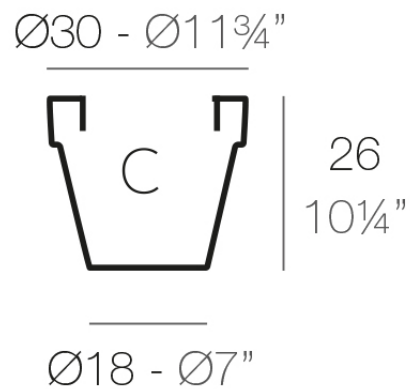

### Description

Pot made of polyethylene resin by rotational moulding. 100% Recyclable. Item suitable for indoor and outdoor use. Available in different finishes.

Weight: 0.6 Kg

MACETA  $\text{Ø}30$

C = 12 L

MACETA  $\text{Ø}11\frac{3}{4}"$

C =  $3\frac{1}{4}$  gal