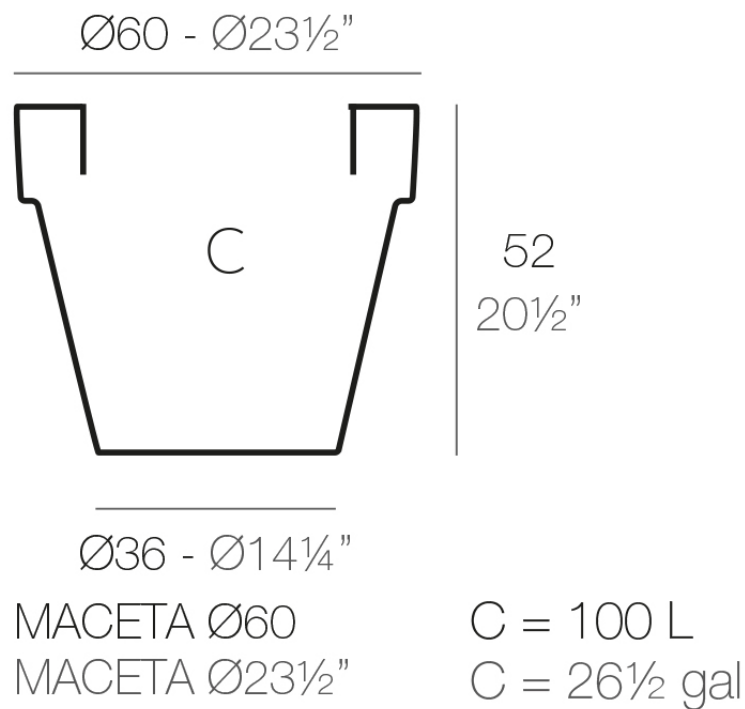

Info

Description

Pot made of polyethylene resin by rotational moulding. 100% Recyclable. Item suitable for indoor and outdoor use. Available in different finishes.

Weight: 2 Kg

Finishes

finishes

Simple

Ref. 40160