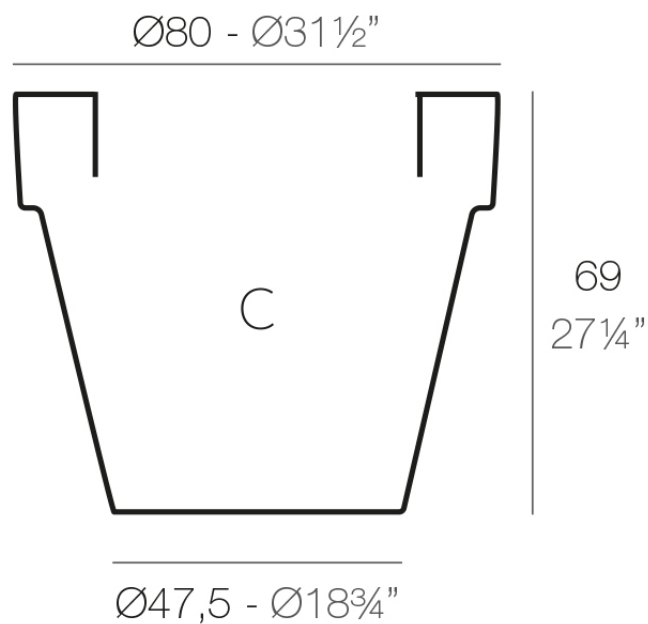

Info

Description

Pot made of polyethylene resin by rotational moulding. 100% Recyclable. Item suitable for indoor and outdoor use. Available in different finishes.

Weight: 8 Kg

MACETA $\text{Ø}80$

MACETA $\text{Ø}31\frac{1}{2}"$

C = 220 L

C = 58 gal

Finishes

finishes

Simple

Ref. 40180

white 2001

black 2002