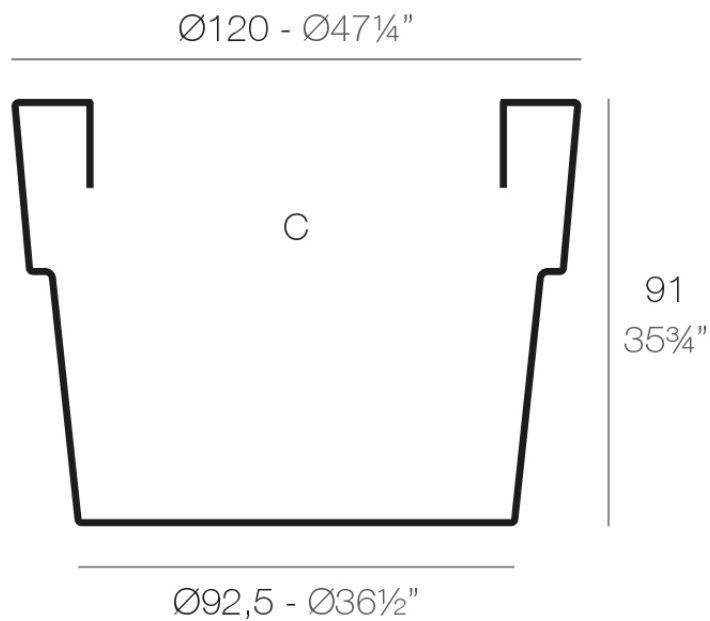

### Description

Pot made of polyethylene resin by rotational moulding. 100% Recyclable. Item suitable for indoor and outdoor use. Available in different finishes.

Weight: 22 Kg

VASO  $\text{Ø}120$  cm      C = 800 L  
VASO  $\text{Ø}47\frac{1}{4}"$       C = 211  $\frac{1}{4}$  gal