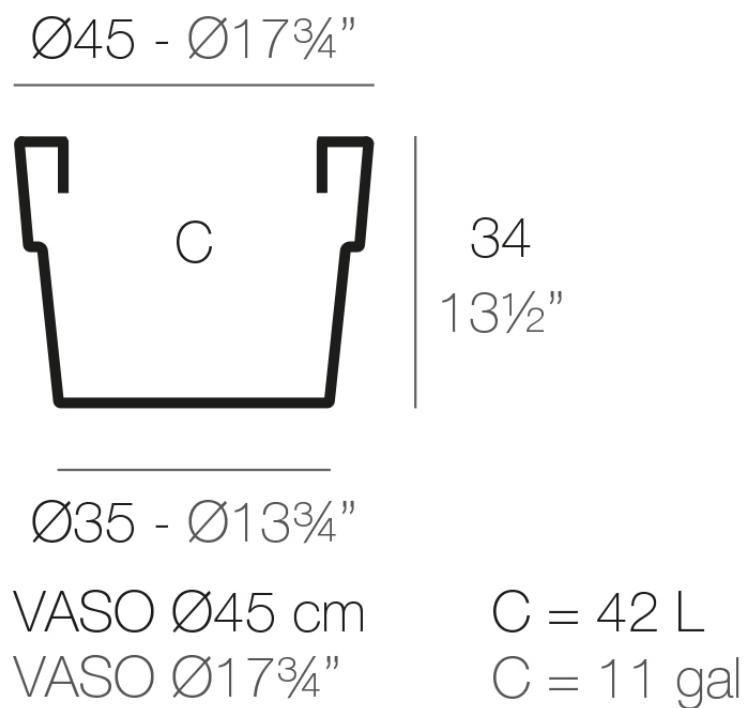

Info

Description

Pot made of polyethylene resin by rotational moulding. 100% Recyclable. Item suitable for indoor and outdoor use. Available in different finishes.

Weight: 0.5 Kg

Finishes

finishes

Simple

Ref. 40245