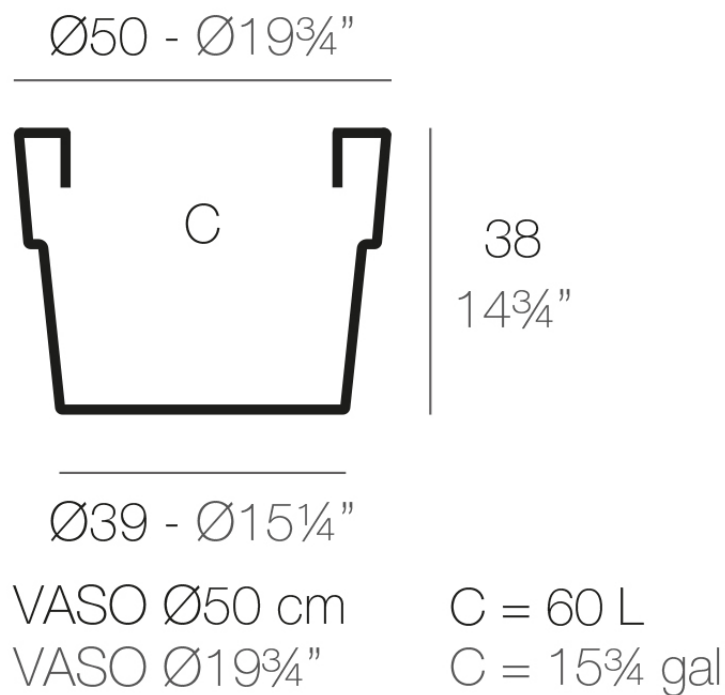

Info

Description

Pot made of polyethylene resin by rotational moulding. 100% Recyclable. Item suitable for indoor and outdoor use. Available in different finishes.

Weight: 1.3 Kg

Finishes

finishes

Simple

Ref. 40250