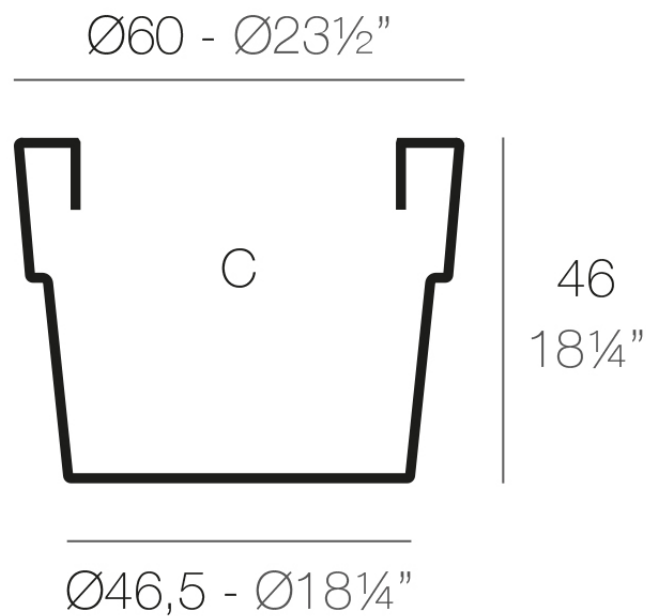

### Description

Pot made of polyethylene resin by rotational moulding. 100% Recyclable. Item suitable for indoor and outdoor use. Available in different finishes.

Weight: 2.1 Kg

VASO  $\text{Ø}60$  cm

C = 100 L

VASO  $\text{Ø}23\frac{1}{2}"$

C =  $26\frac{1}{2}$  gal