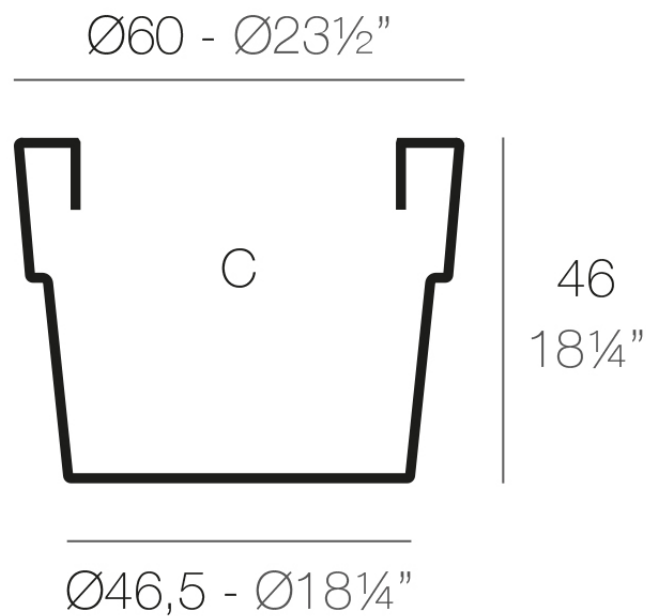

Info

Description

Pot made of polyethylene resin by rotational moulding. 100% Recyclable. Item suitable for indoor and outdoor use. Available in different finishes.

Weight: 2.1 Kg

VASO $\text{Ø}60$ cm

C = 100 L

VASO $\text{Ø}23\frac{1}{2}"$

C = $26\frac{1}{2}$ gal

Finishes

finishes

Simple

Ref. 40260

white 2001

black 2002