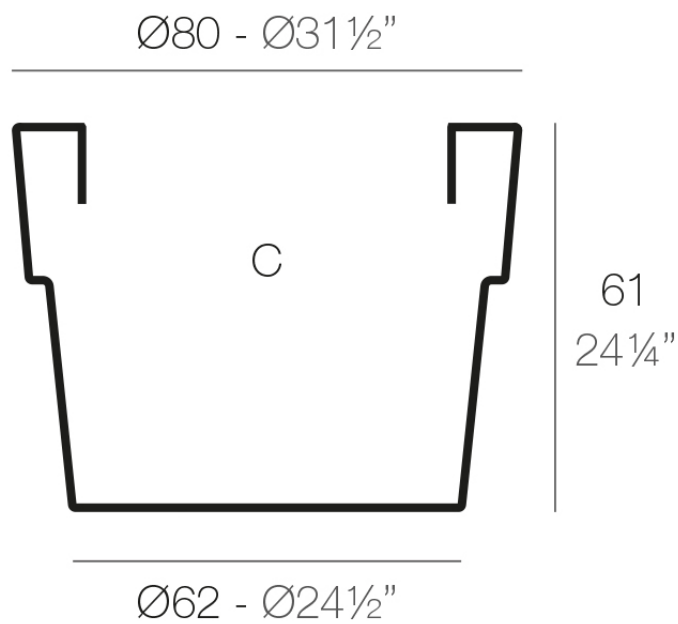

Info

Description

Pot made of polyethylene resin by rotational moulding. 100% Recyclable. Item suitable for indoor and outdoor use. Available in different finishes.

Weight: 8.5 Kg

VASO $\text{Ø}80$ cm

C = 230 L

VASO $\text{Ø}31\frac{1}{2}"$

C = $60\frac{3}{4}$ gal

Finishes

finishes

Simple

Ref. 40280

white 2001

black 2002