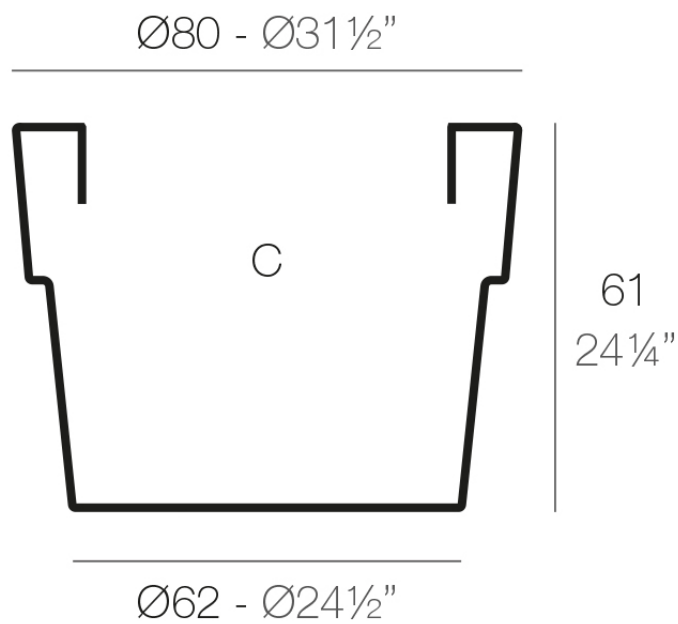

Info

Description

Pot made of polyethylene resin by rotational moulding. 100% Recyclable. Item suitable for indoor and outdoor use. Available in different finishes.

Weight: 8.5 Kg

VASO $\text{Ø}80$ cm

C = 230 L

VASO $\text{Ø}31\frac{1}{2}"$

C = $60\frac{3}{4}$ gal