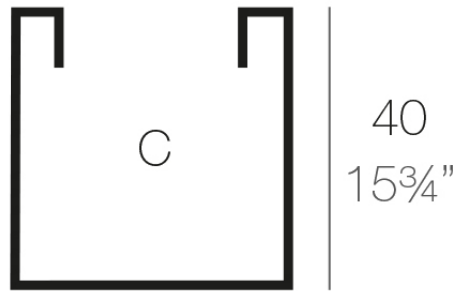

Info

Description

Pot made of polyethylene resin by rotational moulding. 100% Recyclable. Item suitable for indoor and outdoor use. Available in different finishes.

Weight: 2.3 Kg

Ø40 - Ø15³/₄"

CILINDRO Ø40

C = 50 L x 40 cm

CYLINDER Ø15³/₄"

C = 13 gal 23¹/₂"

Finishes

finishes

Simple

Ref. 40340

white 2001