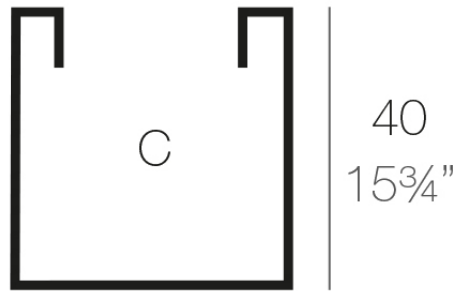

Info

Description

Pot made of polyethylene resin by rotational moulding. 100% Recyclable. Item suitable for indoor and outdoor use. Available in different finishes.

Weight: 2.3 Kg

Ø40 - Ø15³/₄"

CILINDRO Ø40

C = 50 L x 40 cm

CYLINDER Ø15³/₄"

C = 13 gal x 23¹/₂"

Finishes

finishes

Simple

Ref. 40340

white 2001