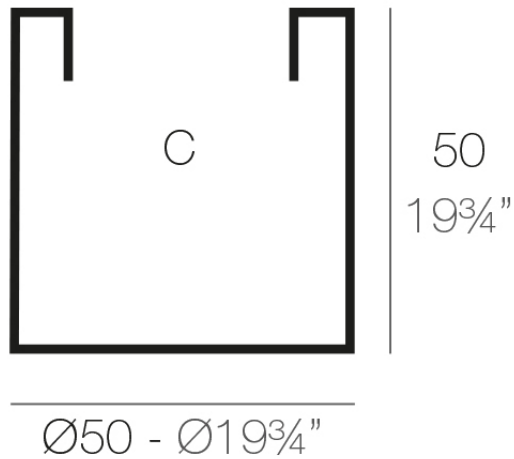

Info

Description

Pot made of polyethylene resin by rotational moulding. 100% Recyclable. Item suitable for indoor and outdoor use. Available in different finishes.

Weight: 3.8 Kg

CILINDRO Ø50

CYLINDER Ø19³/₄"

C = 100 L 50 cm

C = 36¹/₂ gal 19³/₄"

Finishes

finishes

Simple

Ref. 40350

white 2001

black 2002