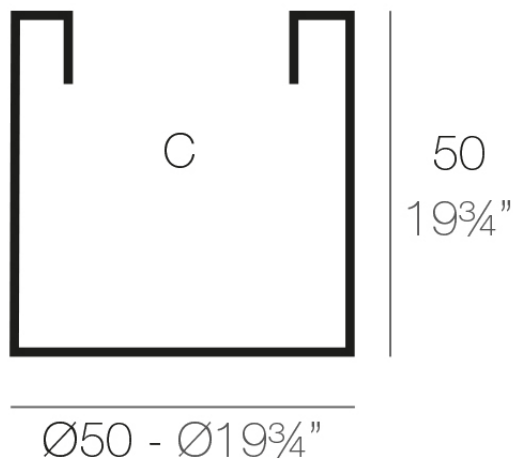

Info

Description

Pot made of polyethylene resin by rotational moulding. 100% Recyclable. Item suitable for indoor and outdoor use. Available in different finishes.

Weight: 3.8 Kg

CILINDRO Ø50
CYLINDER Ø19³/₄"

C = 100 L 50 cm
C = 36¹/₂ gal 19³/₄"

Finishes

finishes

Simple

Ref. 40350

white 2001

black 2002

ecru 2003