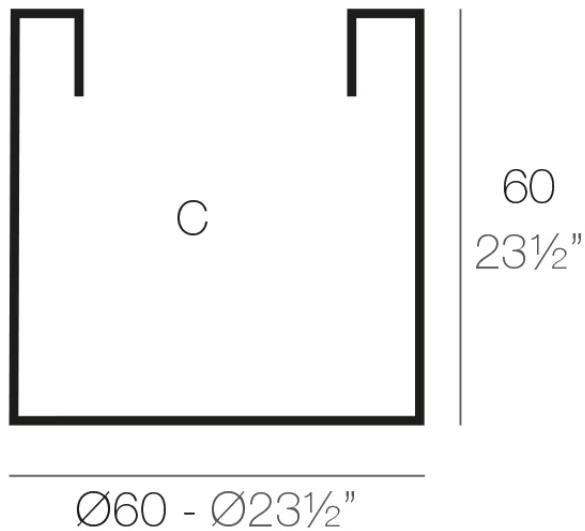

Info

Description

Pot made of polyethylene resin by rotational moulding. 100% Recyclable. Item suitable for indoor and outdoor use. Available in different finishes.

Weight: 6.3 Kg

CILINDRO Ø60

CYLINDER Ø23½"

C = 170 L 50 qt

C = 45 gal 23½"