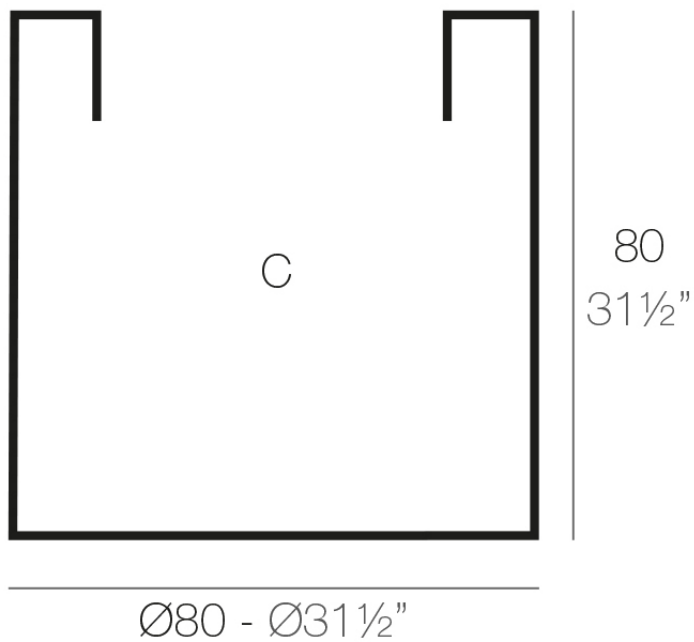

Info

Description

Pot made of polyethylene resin by rotational moulding. 100% Recyclable. Item suitable for indoor and outdoor use. Available in different finishes.

Weight: 14 Kg

CILINDRO Ø80

C = 400 L (105 gal)

CYLINDER Ø31 1/2"

C = 105 gal (400 L)

Finishes

finishes

Simple

Ref. 40380

white 2001

black 2002