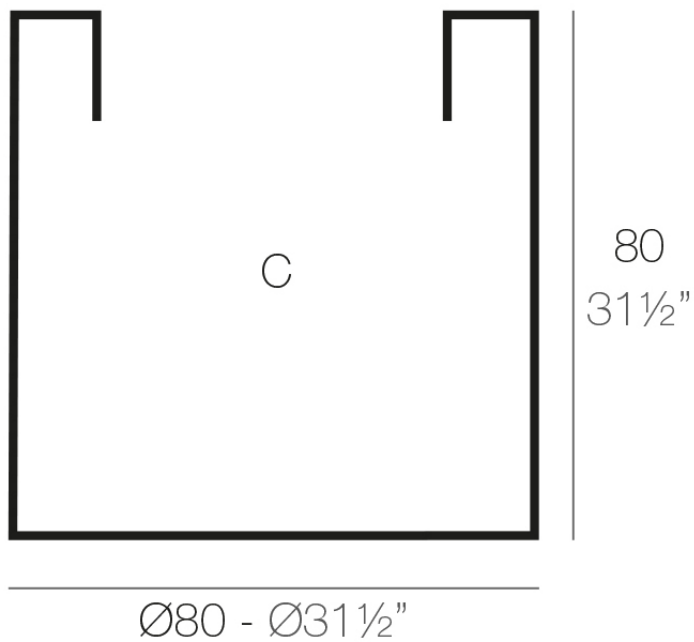

Info

Description

Pot made of polyethylene resin by rotational moulding. 100% Recyclable. Item suitable for indoor and outdoor use. Available in different finishes.

Weight: 14 Kg

CILINDRO Ø80

C = 400 L (105 gal)

CYLINDER Ø31 1/2"

C = 105 gal (140 L)

Finishes

finishes

Simple

Ref. 40380

white 2001

black 2002