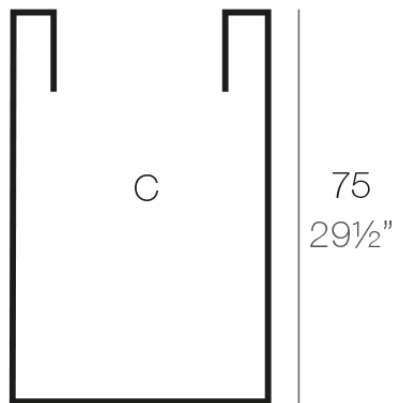

Info

Description

Pot made of polyethylene resin by rotational moulding. 100% Recyclable. Item suitable for indoor and outdoor use. Available in different finishes.

Weight: 5.5 Kg

Ø50 - Ø19³/₄"

CILINDRO ALTO Ø50 x 75cm
HIGH CYLINDER Ø19³/₄" x 29¹/₂"

C = 150 L 25 cm
C = 39³/₄ gal 25 cm

Finishes

finishes

Simple

Ref. 40450

white 2001

black 2002

ecru 2003