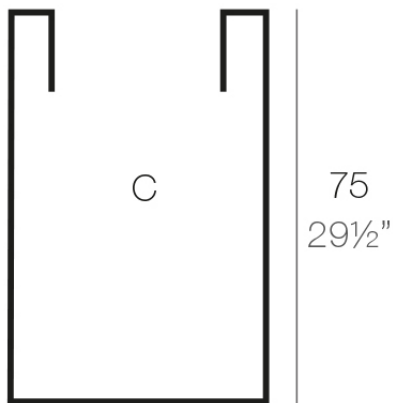

### Description

Pot made of polyethylene resin by rotational moulding. 100% Recyclable. Item suitable for indoor and outdoor use. Available in different finishes.

Weight: 5.5 Kg

Ø50 - Ø19¾"

CILINDRO ALTO Ø50 x 75cm  
HIGH CYLINDER Ø19¾" x 29½"

C = 150 L 75 cm  
C = 39¾ gal 75 cm