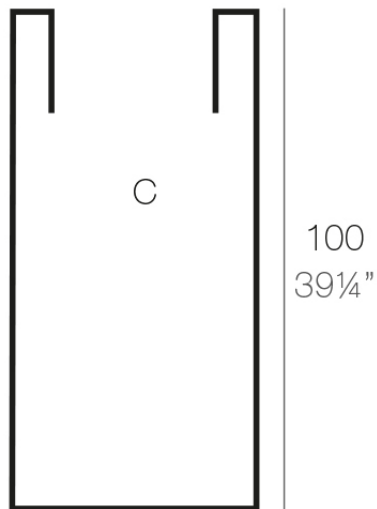

Info

Description

Pot made of polyethylene resin by rotational moulding. 100% Recyclable. Item suitable for indoor and outdoor use. Available in different finishes.

Weight: 8.5 Kg

Ø50 - Ø19³/₄"

CILINDRO ALTO Ø50 x 100cm
HIGH CYLINDER Ø19³/₄" x 39¹/₄"

C = 195 L
C = 51¹/₂ gal