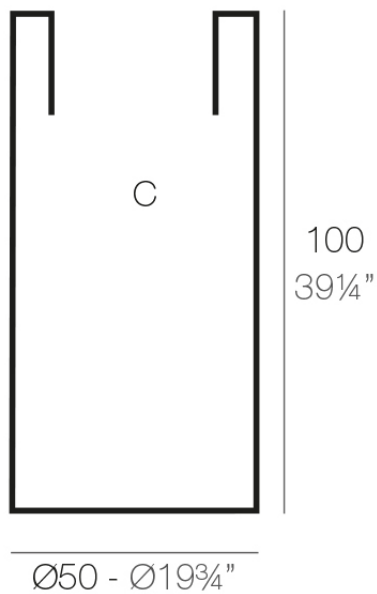

Info

Description

Pot made of polyethylene resin by rotational moulding. 100% Recyclable. Item suitable for indoor and outdoor use. Available in different finishes.

Weight: 8.5 Kg

CILINDRO ALTO Ø50 x 100cm
HIGH CYLINDER Ø19 3/4" x 39 1/4"

C = 195 L
C = 51 1/2 gal

Finishes

finishes

Simple

Ref. 40451

white 2001

black 2002

ecru 2003