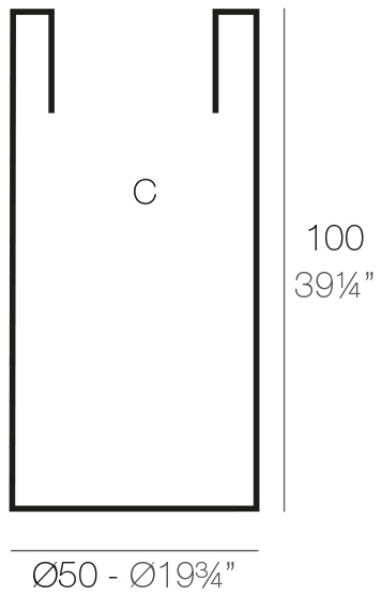

Info

Description

Pot made of polyethylene resin by rotational moulding. 100% Recyclable. Item suitable for indoor and outdoor use. Available in different finishes.

Weight: 8.5 Kg

CILINDRO ALTO Ø50 x 100cm
HIGH CYLINDER Ø19 3/4" x 39 1/4"

C = 195 L
C = 51 1/2 gal

Finishes

finishes

Simple

Ref. 40451

white 2001

black 2002

ecru 2003