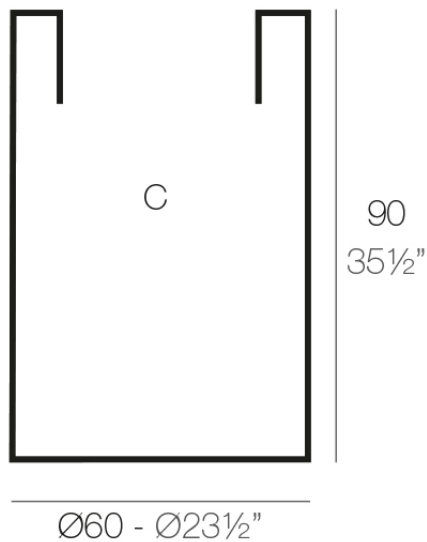

Info

Description

Pot made of polyethylene resin by rotational moulding. 100% Recyclable. Item suitable for indoor and outdoor use. Available in different finishes.

Weight: 8.5 Kg

CILINDRO ALTO Ø60 x 90cm
HIGH CYLINDER Ø23½" x 35½"

C = 255 L (90 cm)
C = 67¼ gal (35½")

Finishes

finishes

Simple

Ref. 40460

white 2001

black 2002

ecru 2003