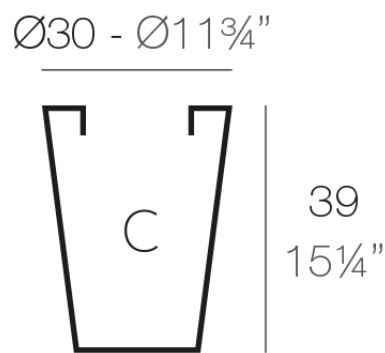

### Description

Pot made of polyethylene resin by rotational moulding. 100% Recyclable. Item suitable for indoor and outdoor use. Available in different finishes.

Weight: 0.6 Kg

$\text{Ø}19 - \text{Ø}7\frac{1}{2}"$

CONO ALTO Ø30

HIGH CONE Ø11 $\frac{3}{4}"$

C = 20 L

C = 5 $\frac{1}{4}$  gal