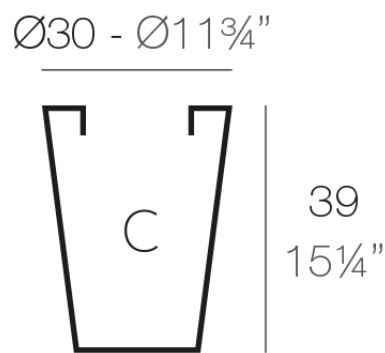

### Description

Pot made of polyethylene resin by rotational moulding. 100% Recyclable. Item suitable for indoor and outdoor use. Available in different finishes.

Weight: 0.6 Kg

$\text{Ø}19 - \text{Ø}7\frac{1}{2}"$

CONO ALTO  $\text{Ø}30$   
HIGH CONE  $\text{Ø}11\frac{3}{4}"$

C = 20 L  
C =  $5\frac{1}{4}$  gal