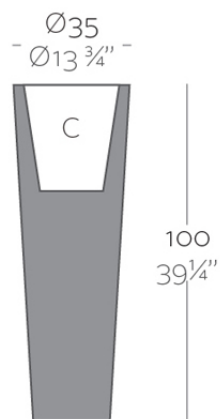

Info

Description

Pot made of polyethylene resin by rotational moulding. 100% Recyclable. Item suitable for indoor and outdoor use. Available in different finishes.

Weight: 5 Kg

High Cone 100
Cono Alto 100