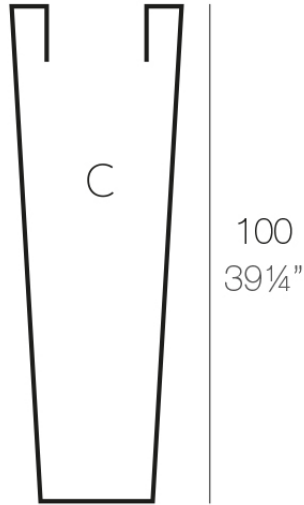

### Description

Pot made of polyethylene resin by rotational moulding. 100% Recyclable. Item suitable for indoor and outdoor use. Available in different finishes.

Weight: 5 Kg

High Cone 100  
Cono Alto 100

$\overline{\text{Ø35 - Ø13}\frac{3}{4}\text{''}}$

$\overline{\text{Ø23 - Ø9''}}$

CONO ALTO Ø35

HIGH CONE Ø13 $\frac{3}{4}$ ''

C = 150 L

C = 39 $\frac{3}{4}$  gal