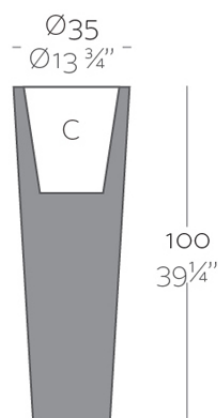

Info

Description

Pot made of polyethylene resin by rotational moulding. 100% Recyclable. Item suitable for indoor and outdoor use. Available in different finishes.

Weight: 5 Kg

High Cone 100
Cono Alto 100

$\overline{\text{Ø35 - Ø13}\frac{3}{4}\text{''}}$

$\overline{\text{Ø23 - Ø9''}}$

CONO ALTO Ø35
HIGH CONE Ø13 $\frac{3}{4}$ ''

C = 150 L
C = 39 $\frac{3}{4}$ gal

Finishes

finishes

Simple

Ref. 40535