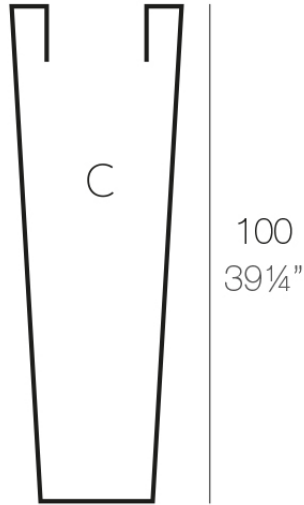

Info

Description

Pot made of polyethylene resin by rotational moulding. 100% Recyclable. Item suitable for indoor and outdoor use. Available in different finishes.

Weight: 5 Kg

High Cone 100
Cono Alto 100

$\overline{\text{Ø35 - Ø13}\frac{3}{4}\text{''}}$

$\overline{\text{Ø23 - Ø9''}}$

CONO ALTO Ø35
HIGH CONE Ø13 $\frac{3}{4}$ ''

C = 150 L
C = 39 $\frac{3}{4}$ gal

Finishes

finishes

Simple

Ref. 40535