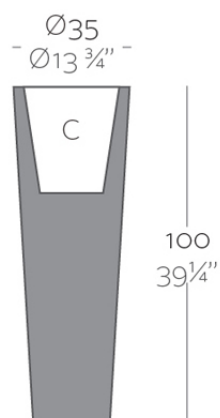

Info

Description

Pot made of polyethylene resin by rotational moulding. 100% Recyclable. Item suitable for indoor and outdoor use. Available in different finishes.

Weight: 5 Kg

High Cone 100
Cono Alto 100