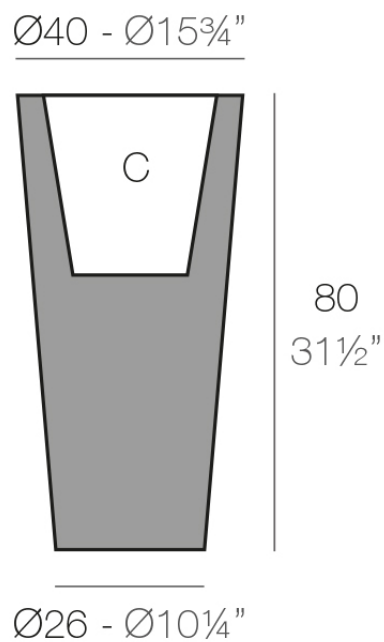

### Description

Pot made of polyethylene resin by rotational moulding. 100% Recyclable. Item suitable for indoor and outdoor use. Available in different finishes.

Weight: 6.5 Kg

CONO ALTO  $\text{Ø}40$  cm  
HIGH CONE  $\text{Ø}15\frac{3}{4}"$

C = 16 L  
C =  $4\frac{1}{4}$  gal