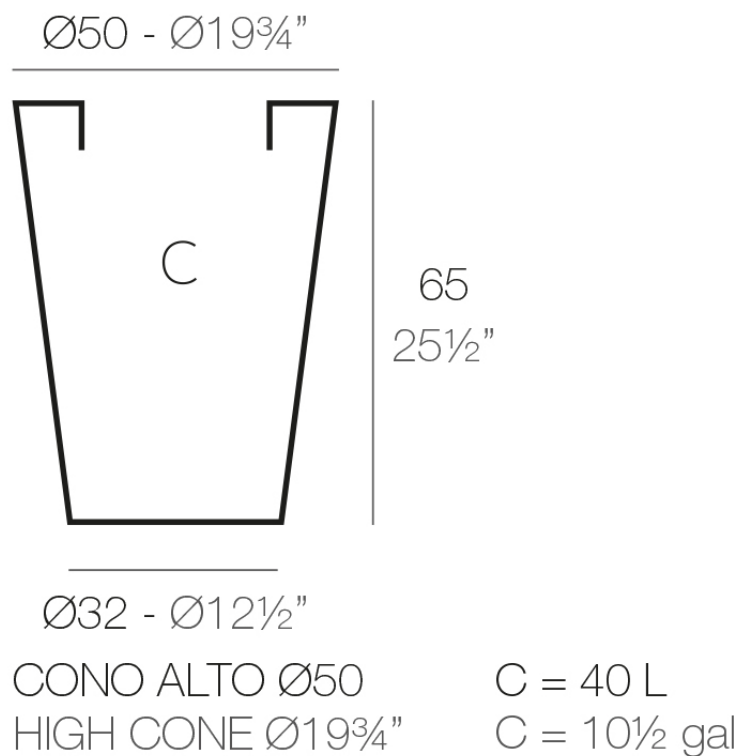

Info

Description

Pot made of polyethylene resin by rotational moulding. 100% Recyclable. Item suitable for indoor and outdoor use. Available in different finishes.

Weight: 2.05 Kg

Finishes

finishes

Simple

Ref. 40550