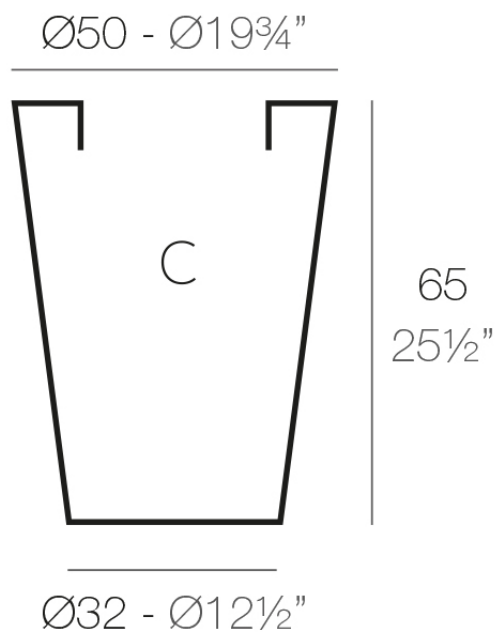

Info

Description

Pot made of polyethylene resin by rotational moulding. 100% Recyclable. Item suitable for indoor and outdoor use. Available in different finishes.

Weight: 2.05 Kg

CONO ALTO Ø50
HIGH CONE Ø19 $\frac{3}{4}"$

C = 40 L
C = 10 $\frac{1}{2}$ gal

Finishes

finishes

Simple

Ref. 40550

white 2001

black 2002

ecru 2003