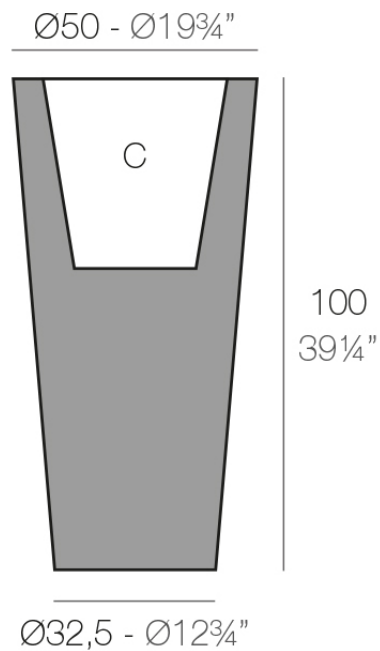

Info

Description

Pot made of polyethylene resin by rotational moulding. 100% Recyclable. Item suitable for indoor and outdoor use. Available in different finishes.

Weight: 9 Kg

CONO ALTO Ø50 cm
HIGH CONE Ø19¾"

C = 32 L
C = 8½ gal

Finishes

finishes

Basic

Ref. 40550A

white 2001

black 2002

ecru 2003