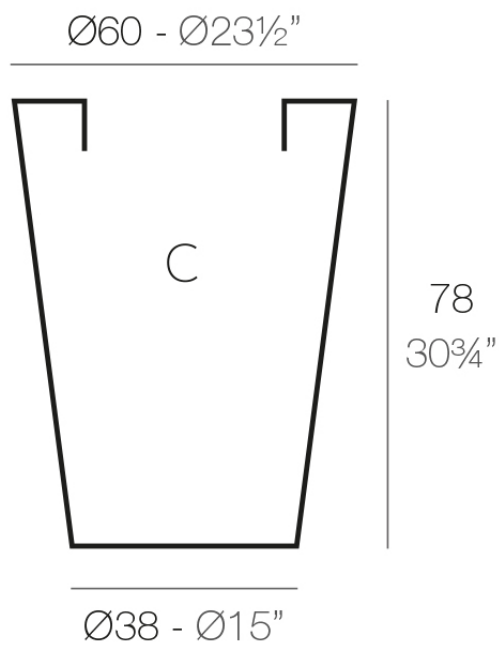

### Description

Pot made of polyethylene resin by rotational moulding. 100% Recyclable. Item suitable for indoor and outdoor use. Available in different finishes.

Weight: 3.1 Kg

CONO ALTO Ø60  
HIGH CONE Ø23½"

C = 90 L  
C = 23¾ gal