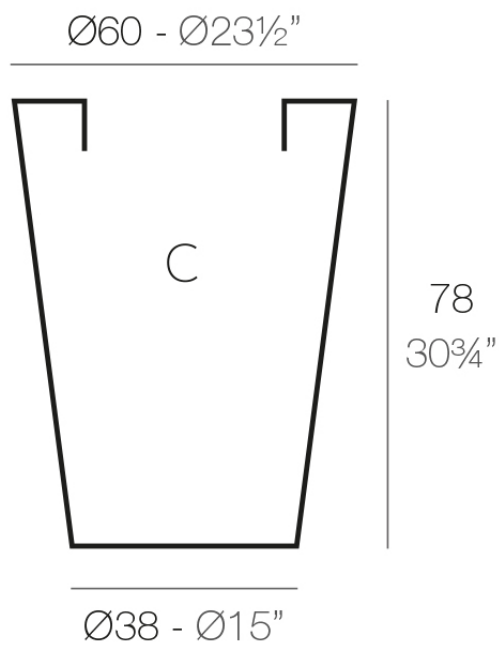

Info

Description

Pot made of polyethylene resin by rotational moulding. 100% Recyclable. Item suitable for indoor and outdoor use. Available in different finishes.

Weight: 3.1 Kg

CONO ALTO Ø60
HIGH CONE Ø23½"

C = 90 L
C = 23¾ gal

Finishes

finishes

Simple

Ref. 40560

white 2001

black 2002

ecru 2003